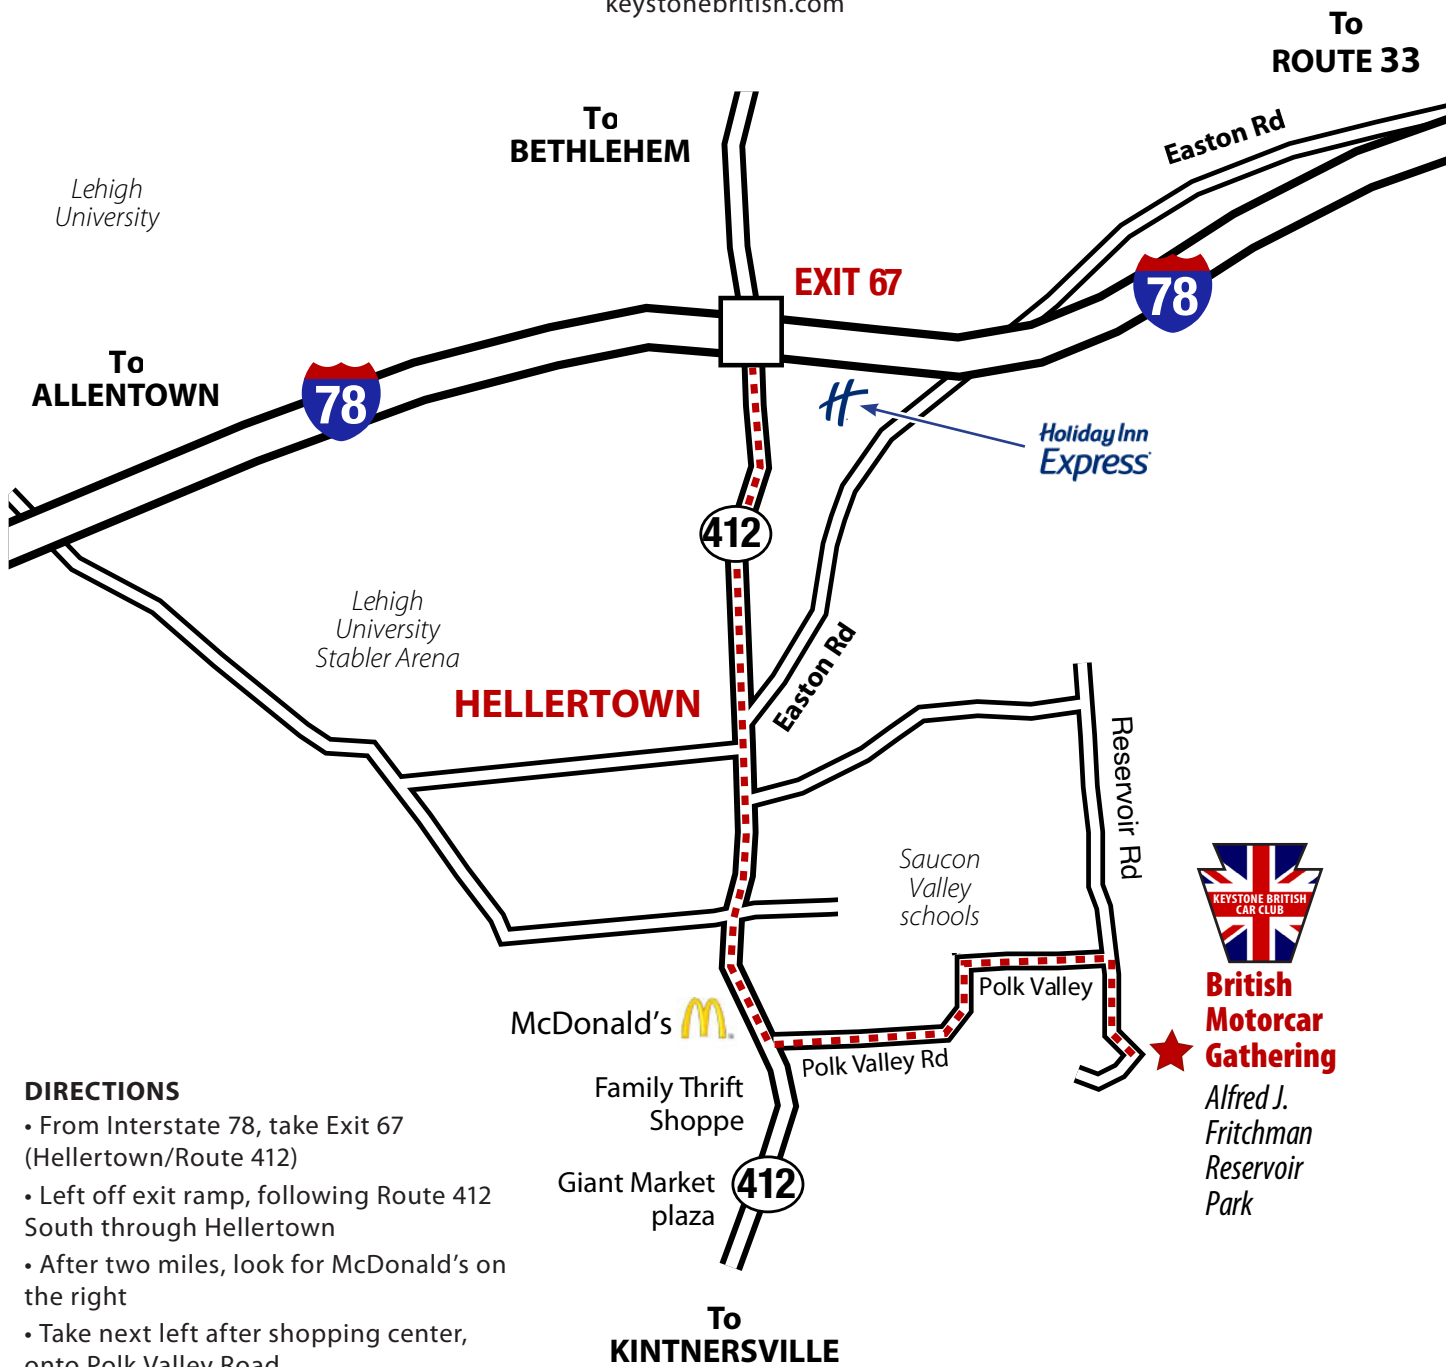

# British Motorcar Gathering

Alfred J. Fritchman Reservoir Park

3400 Reservoir Rd., Hellertown, Pa.

keystonebritish.com

## DIRECTIONS

- From Interstate 78, take Exit 67 (Hellertown/Route 412)
- Left off exit ramp, following Route 412 South through Hellertown
- After two miles, look for McDonald's on the right
- Take next left after shopping center, onto Polk Valley Road
- Turn right at stop right at Saucon Valley school complex, continuing on Polk Valley Road
- Right on Reservoir Road, following British Car Show signs into the park

**British Motorcar Gathering**

Alfred J. Fritchman Reservoir Park

N

0.5 mile